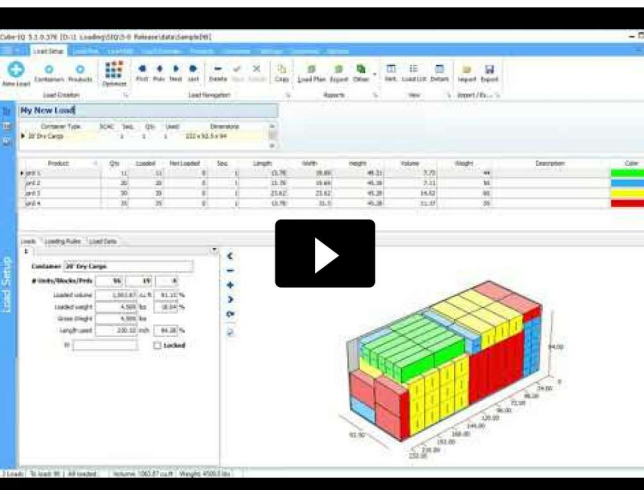

Technical Support & Annual Maint.

- Available from M-Focus and Magic Logic

Cube-IQ license

Cube-IQ

BlackBox

Powerful interactive Load Planning on your **desktop** workstation. Slick and simple to use, with a familiar user interface, it will trim your inbound and outbound shipping costs with its speed and efficiency.

Programmable, fast, scalable plug-in service for high-speed Cartonization and complex Mixed Palletization from within your ERP/WMS/TMS. Grows, balances, delivers unparalleled performance, every time.

M-FOCUS
WWW.M-FOCUS.CO.TH

+66 2 513 9892
marketing@m-focus.co.th
I-TOWER Bldg., 14th Fl., 888 Vipavadee-Rangsit Rd.,
Jatujak, Bangkok, Thailand 10900

Line ID : aorigii

WhatsApp : +66634143743